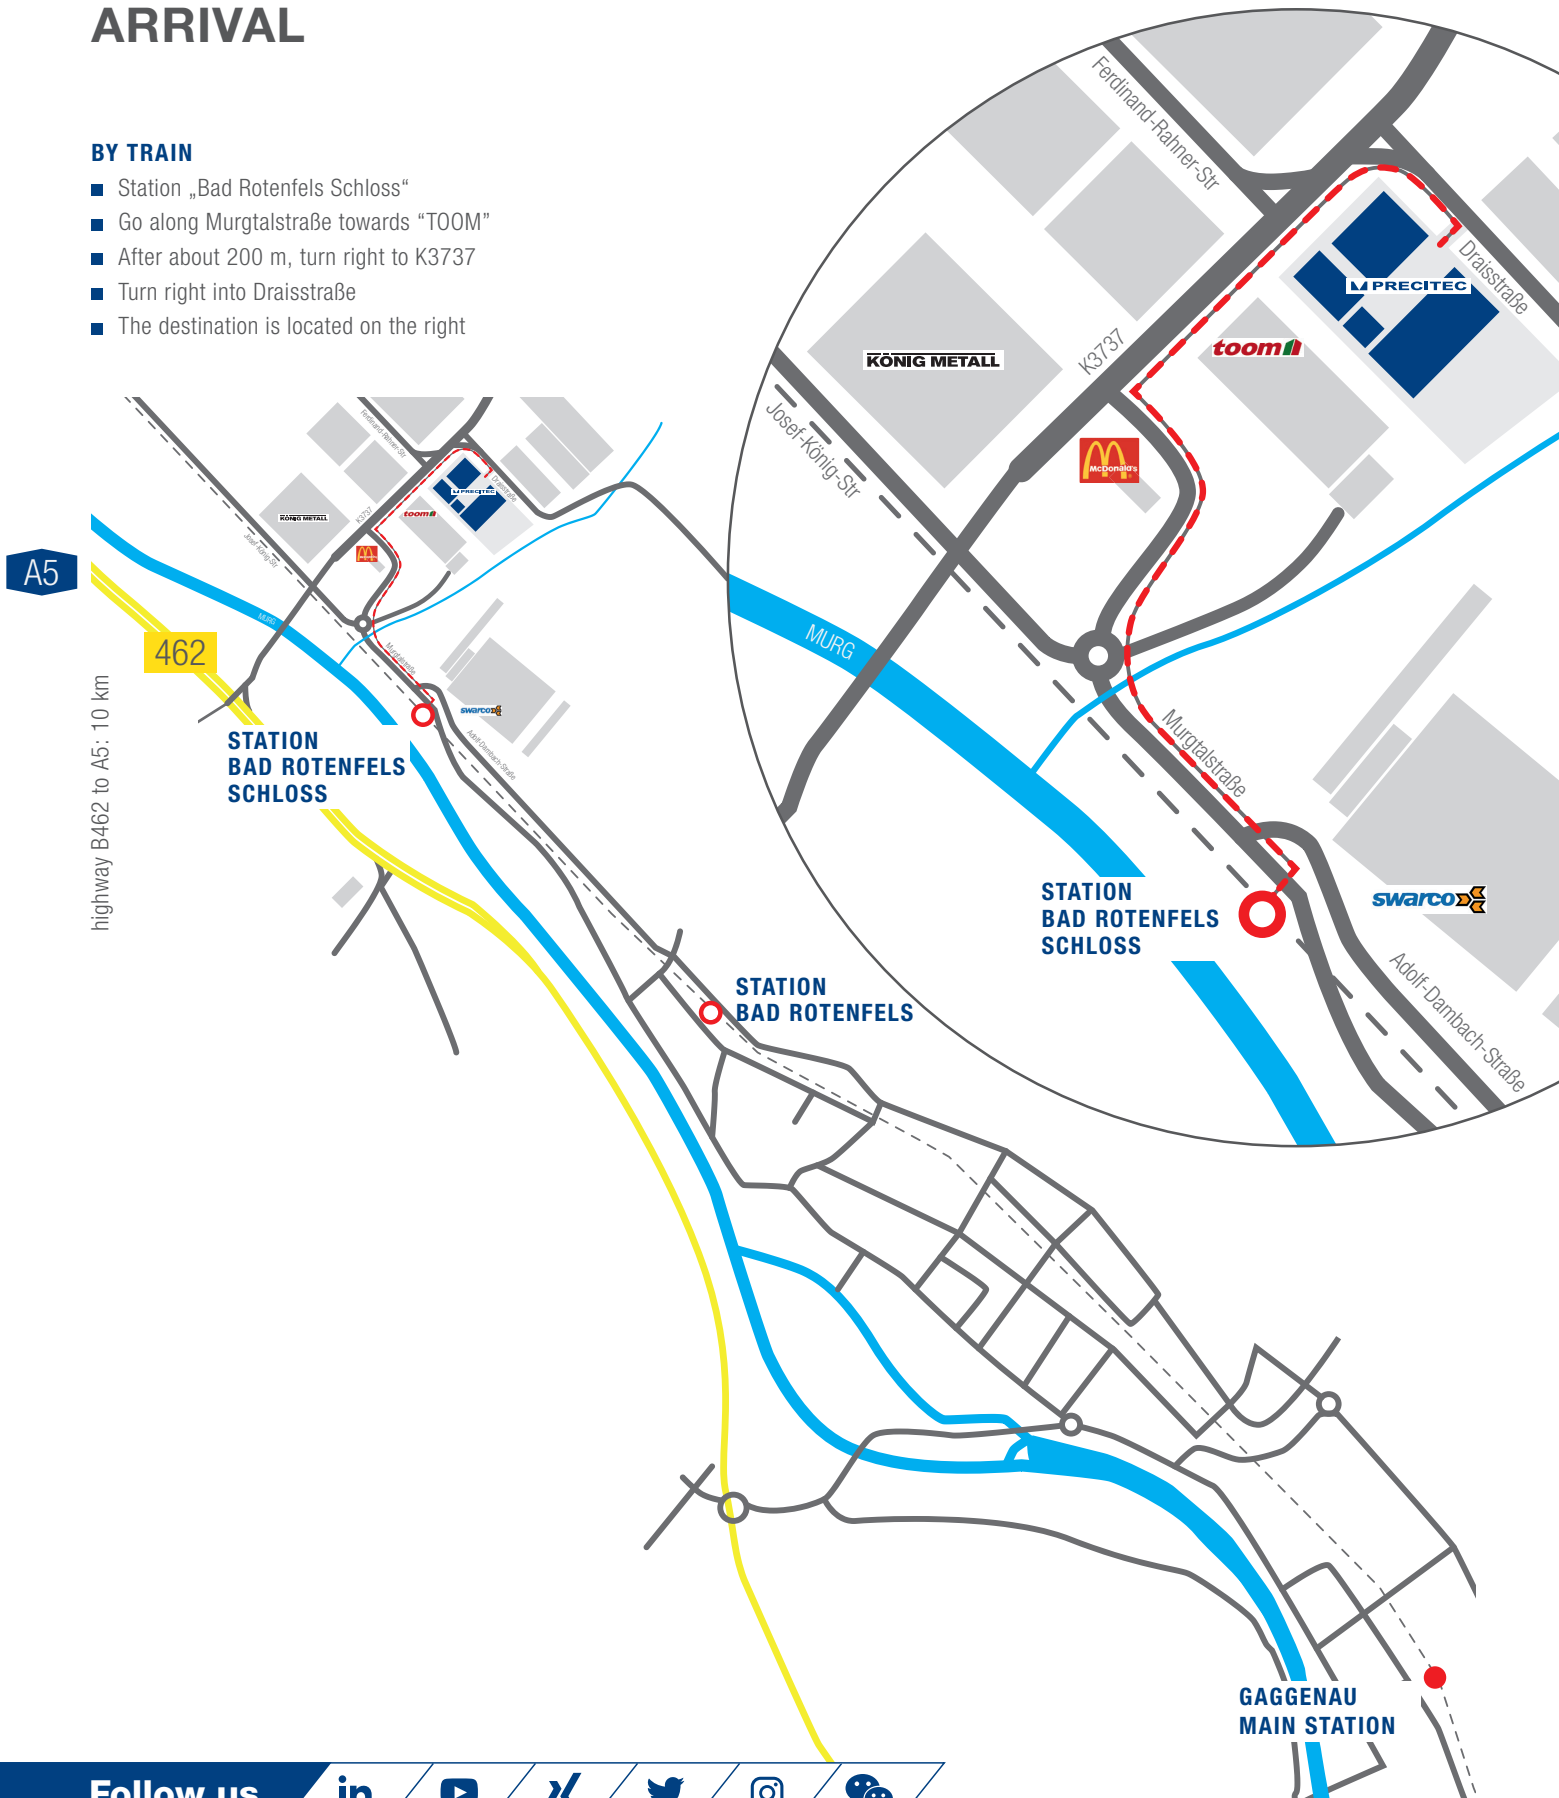

## BY TRAIN

- Station „Bad Rotenfels Schloss“
- Go along Murgtalstraße towards “TOOM”
- After about 200 m, turn right to K3737
- Turn right into Draisstraße
- The destination is located on the right

Follow us

## ARRIVAL

### BY CAR

PRECITEC is located in the Northern Black Forest between Karlsruhe and Baden-Baden.

Following the motorway A5 you have to leave the motorway at the Rastatt-Nord exit. Follow the highway B462 towards Freudenstadt/Gaggenau.

After about 8km (Please notice the change of speed limit from 120 to 70 kilometres per hour) turn left towards Gaggenau-Bad Rotenfels.

After crossing the set of traffic lights, turn right into Draisstraße.